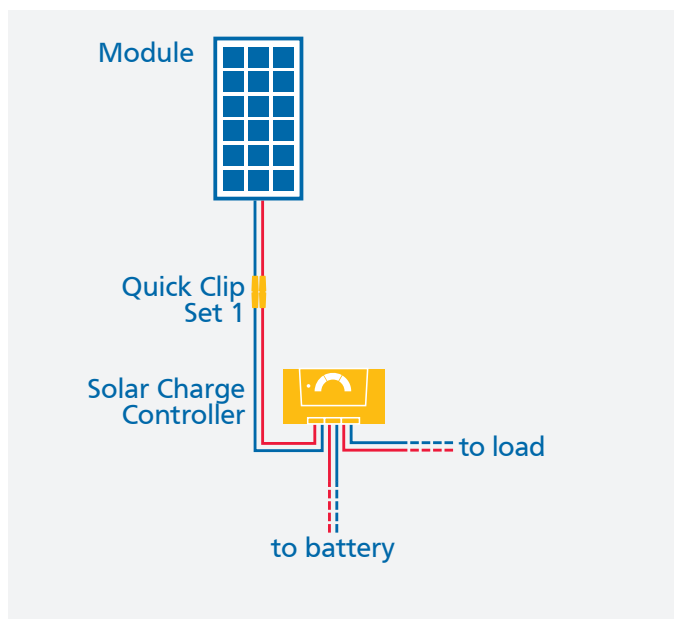

# Phaesun Complete Kit PN-SPR 4 Premium

These integrated sets allow for an easy operation of 12V-consumers such as light, radio, or 12V pond pumps, etc. If you connect a 230V inverter, you can also supply any electrical device just as if you were on the grid!

This set is an ideal solution if you need solar power only in the evening hours, or weekends, e.g. in your garden or holiday home.

Pcs.	Article
1	Solar module PN-SPR S100
	100 W   12 VDC   mono crystalline   36 cells   black frame
1	Solar charge controller Steca Solarix MPPT 2010
	20 A module current   10 A load current   12/24 VDC
1	Module mounting kit PN-MPB 1 (incl. cable gland PG13,5 black)
	85 x 50 x 45 mm
1	PN-Tec Glue Set 1
-	
1	Cable 15m
	2 x 2.5 mm <sup>2</sup>
1	Phaesun Quick Clip Set 1
	2 x 2.5 mm x 5 mm
<b>Article No. 600108</b>	